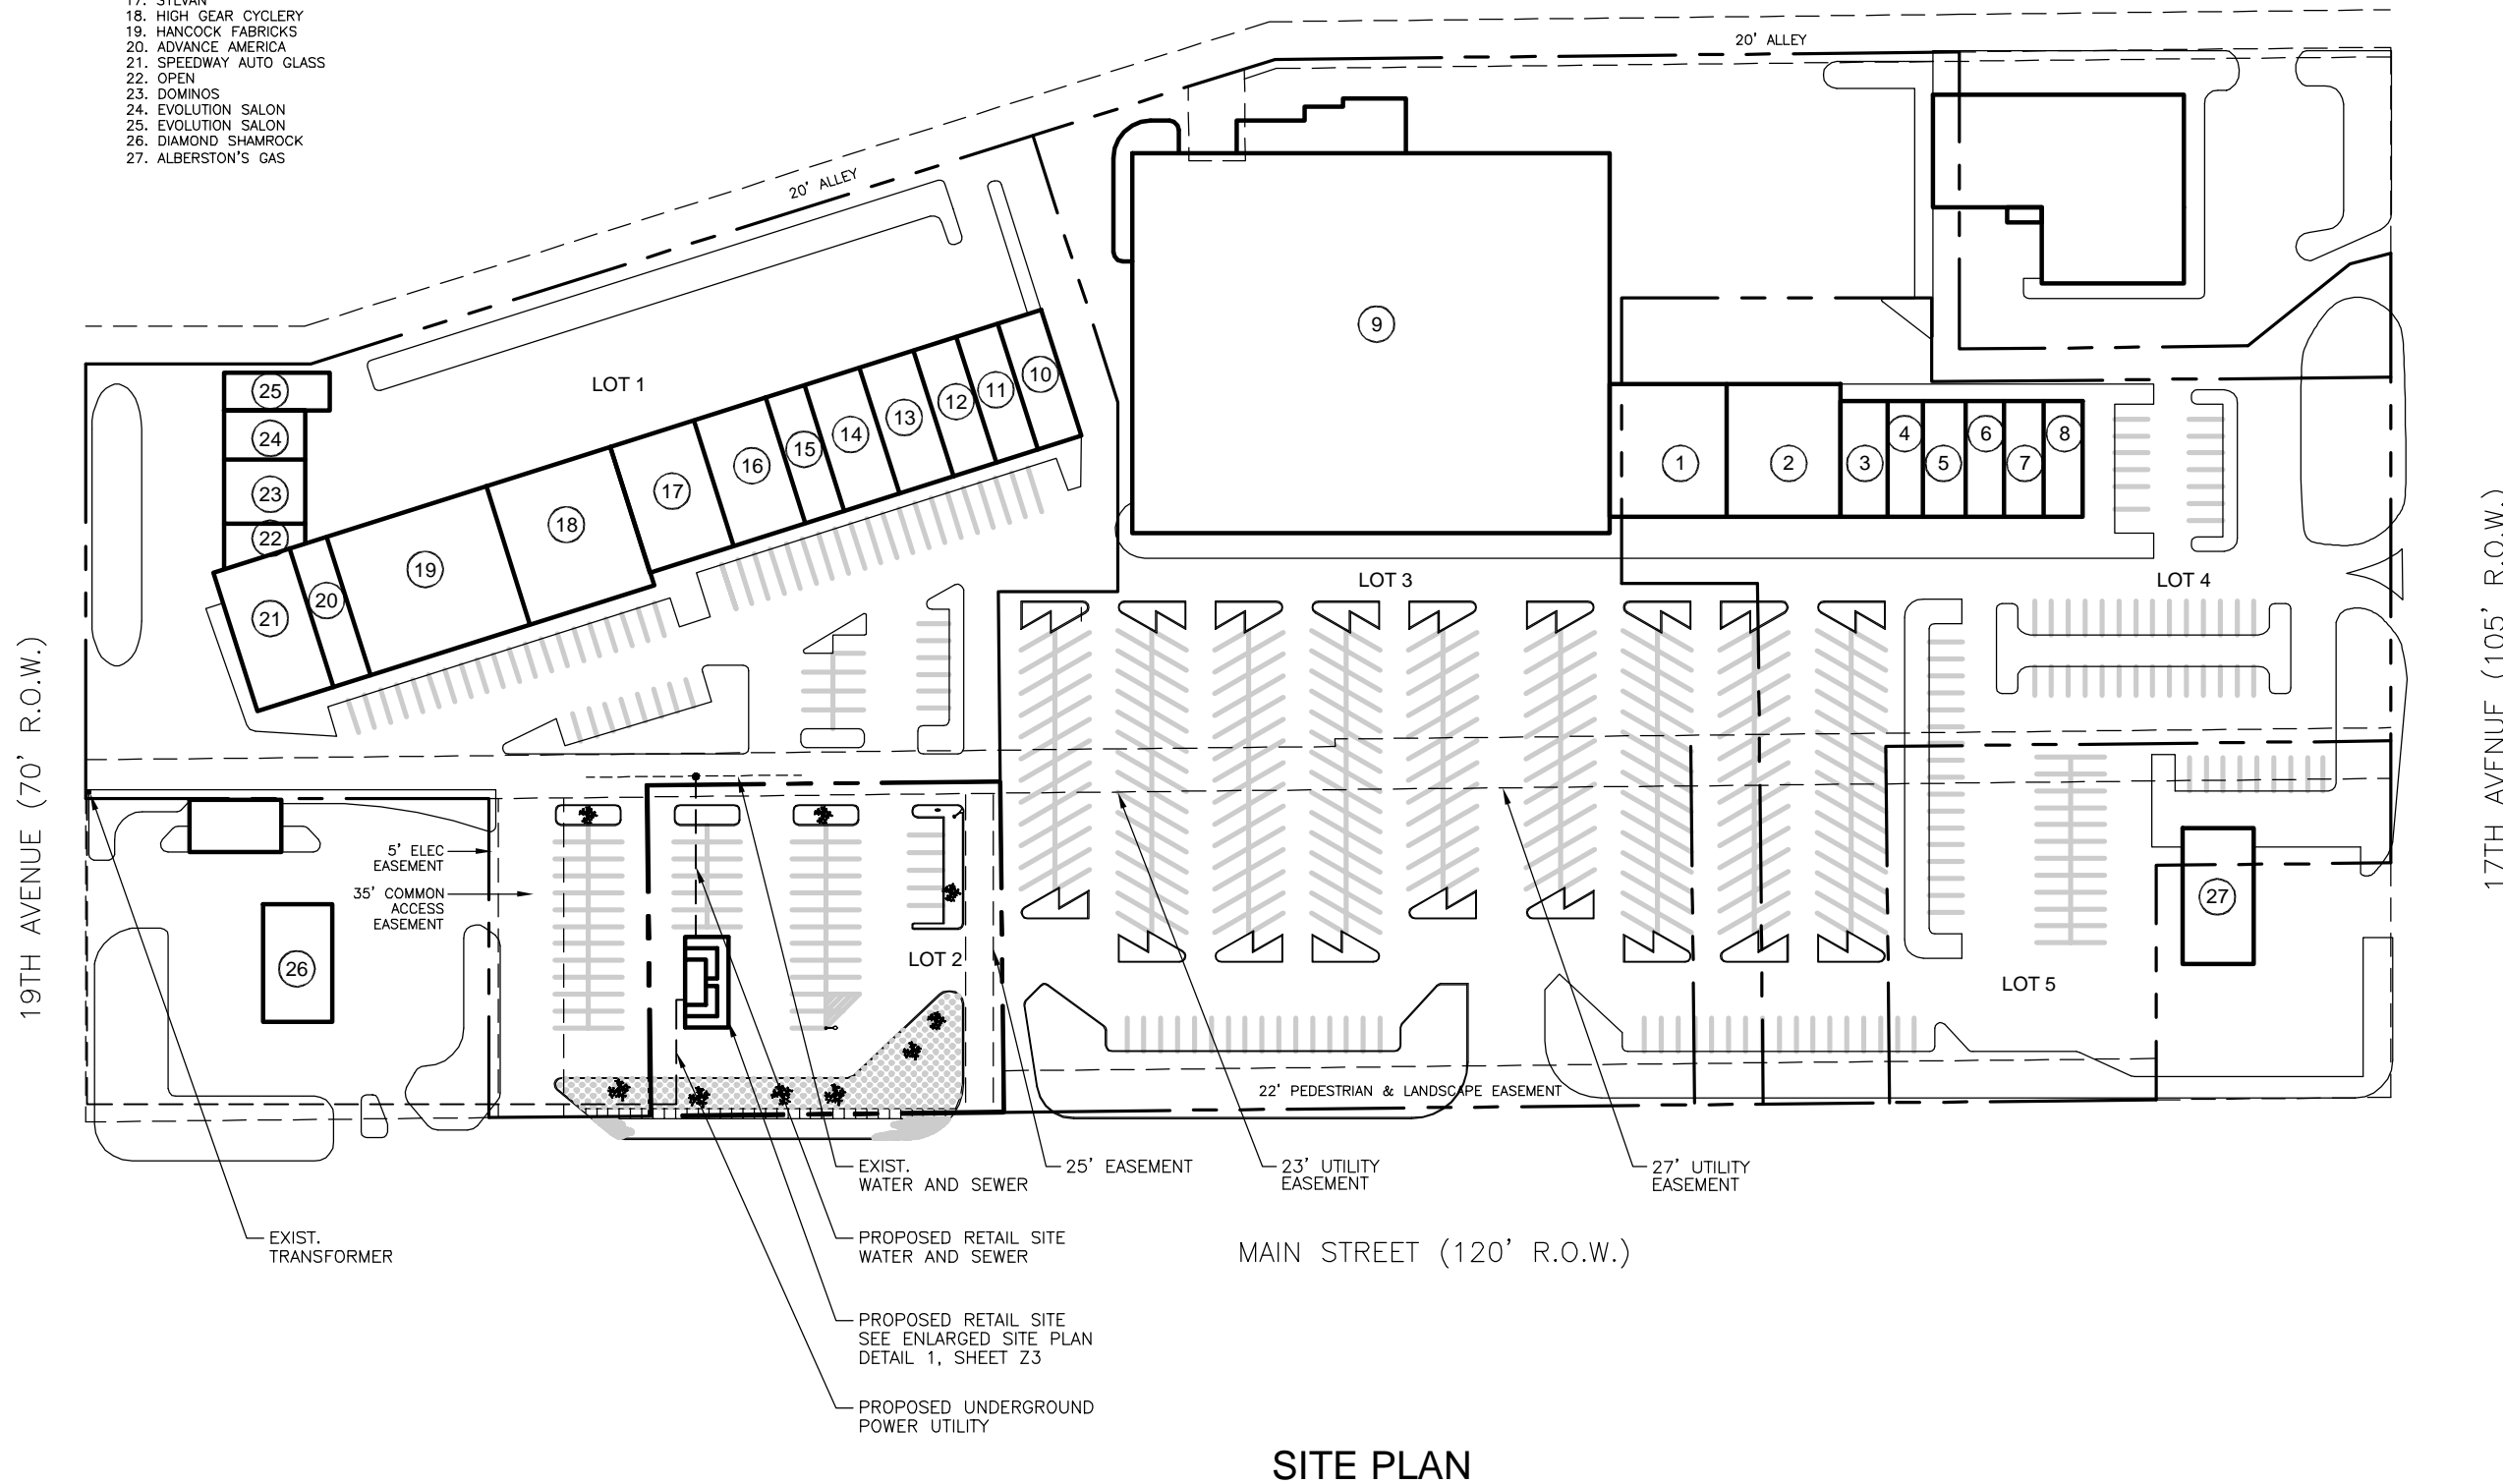

SITE PLAN

Issue History:		
No:	Date:	Description:
A	3/7/2002	PRELIM. ZONING
B	3/19/2002	ZONING

Millennium Venture Group

Project

WESTVIEW PLAZA
1750 N. MAIN
LONGMONT, COLORADO

Site No: 451

Sheet Title: SITE PLAN

Date: 3/19/2002

Designed By: JAK

Drawn By: MPR

Project #: 2002-22

Sheet Number: